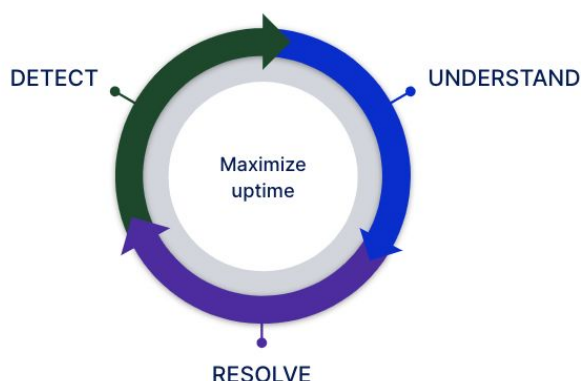

Proactive Circuit Monitoring and Management

Maximize uptime and have peace of mind with proactive network monitoring, management, and resolution.

ALWAYS ON CULTURE REQUIRES 24X7X365 AVAILABILITY

Security, reliability, and performance are top of mind. You need to proactively detect and resolve incidents to ensure you're always online.

ALWAYS ON MONITORING

Team of NOC analysts proactively monitor and resolve incidents 24x7x365 to minimize downtime and ensure seamless operations.

VIEW NETWORK HEALTH

The VEEUE platform provides real-time insights into the health & status of all connected devices and locations (up/down/degraded).